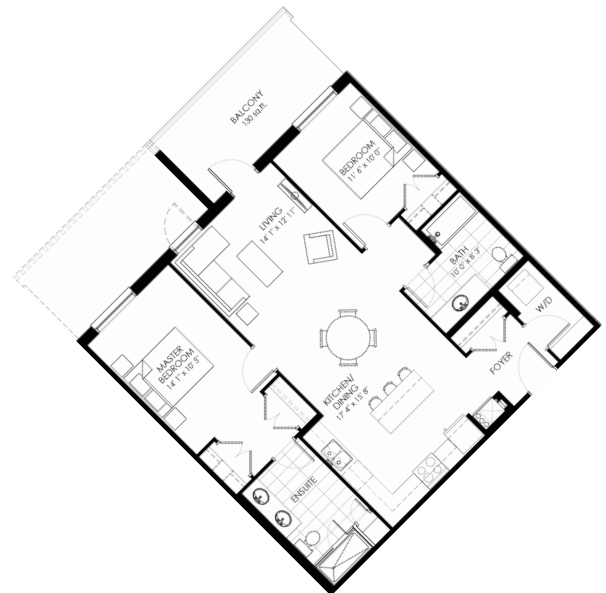

RIVERVIEW

**WESTERN,  
2 BED, 1,280 SQUARE FEET**

Actual floor plan measurements and finishing's may differ from those presented and show be considered approximate.