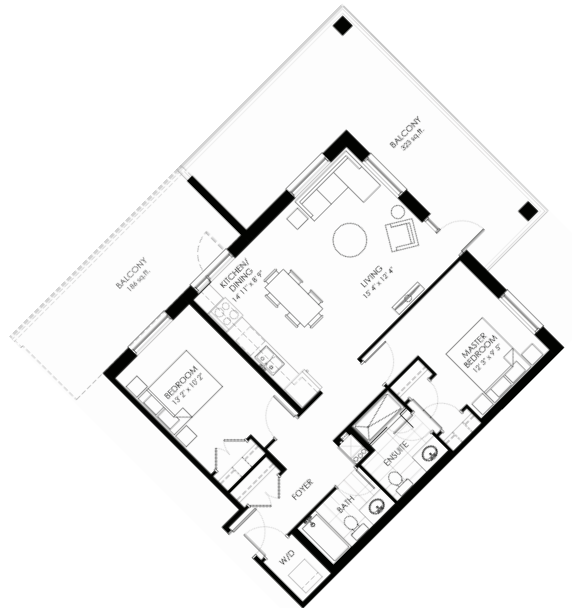

RIVERVIEW

MILL POND
2 BED, 1,351 SQUARE FEET

Actual floor plan measurements and finishing's may differ from those presented and show be considered approximate.