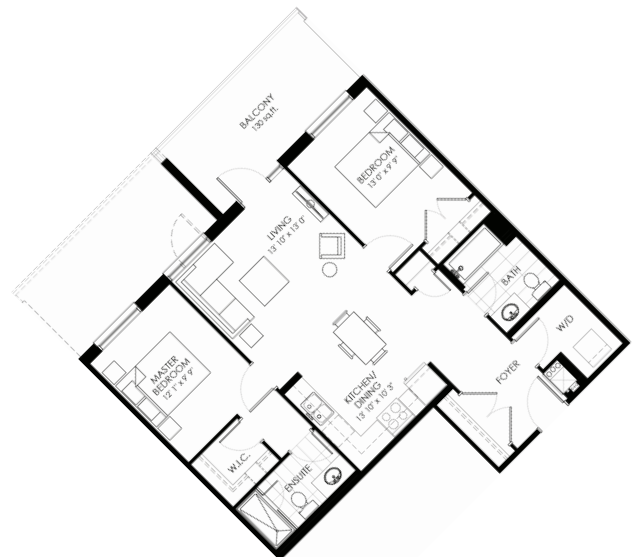

RIVERVIEW

**FORBES,  
2 BED, 1,126 SQUARE FEET**

Actual floor plan measurements and finishings may differ from those presented and should be considered approximate.