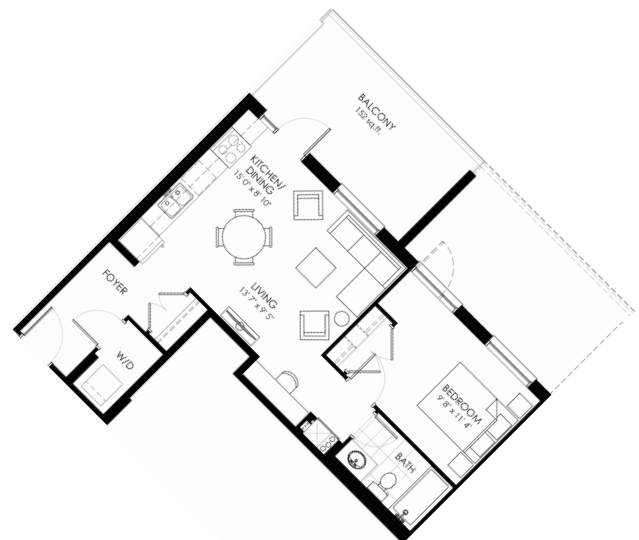

RIVERVIEW

BEEHIVE
1 BED, 851 SQUARE FEET

Actual floor plan measurements and finishings may differ from those presented and should be considered approximate.