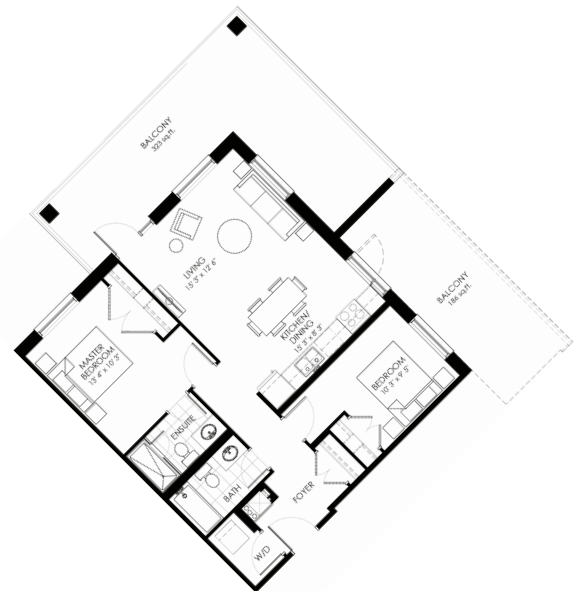

RIVERVIEW

WOLLAND
2 BED, 1,297 SQUARE FEET

Actual floor plan measurements and finishing's may differ from those presented and show be considered approximate.