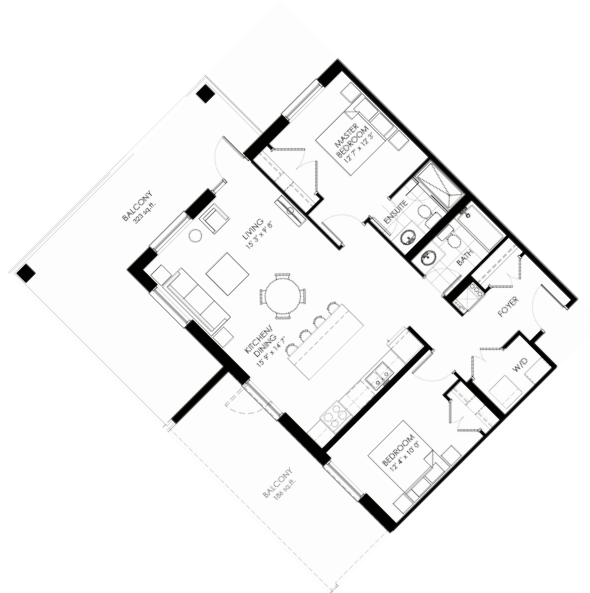

RIVERVIEW

**QUEEN,  
2 BED, 1,419 SQUARE FEET**

Actual floor plan measurements and finishings may differ from those presented and should be considered approximate.